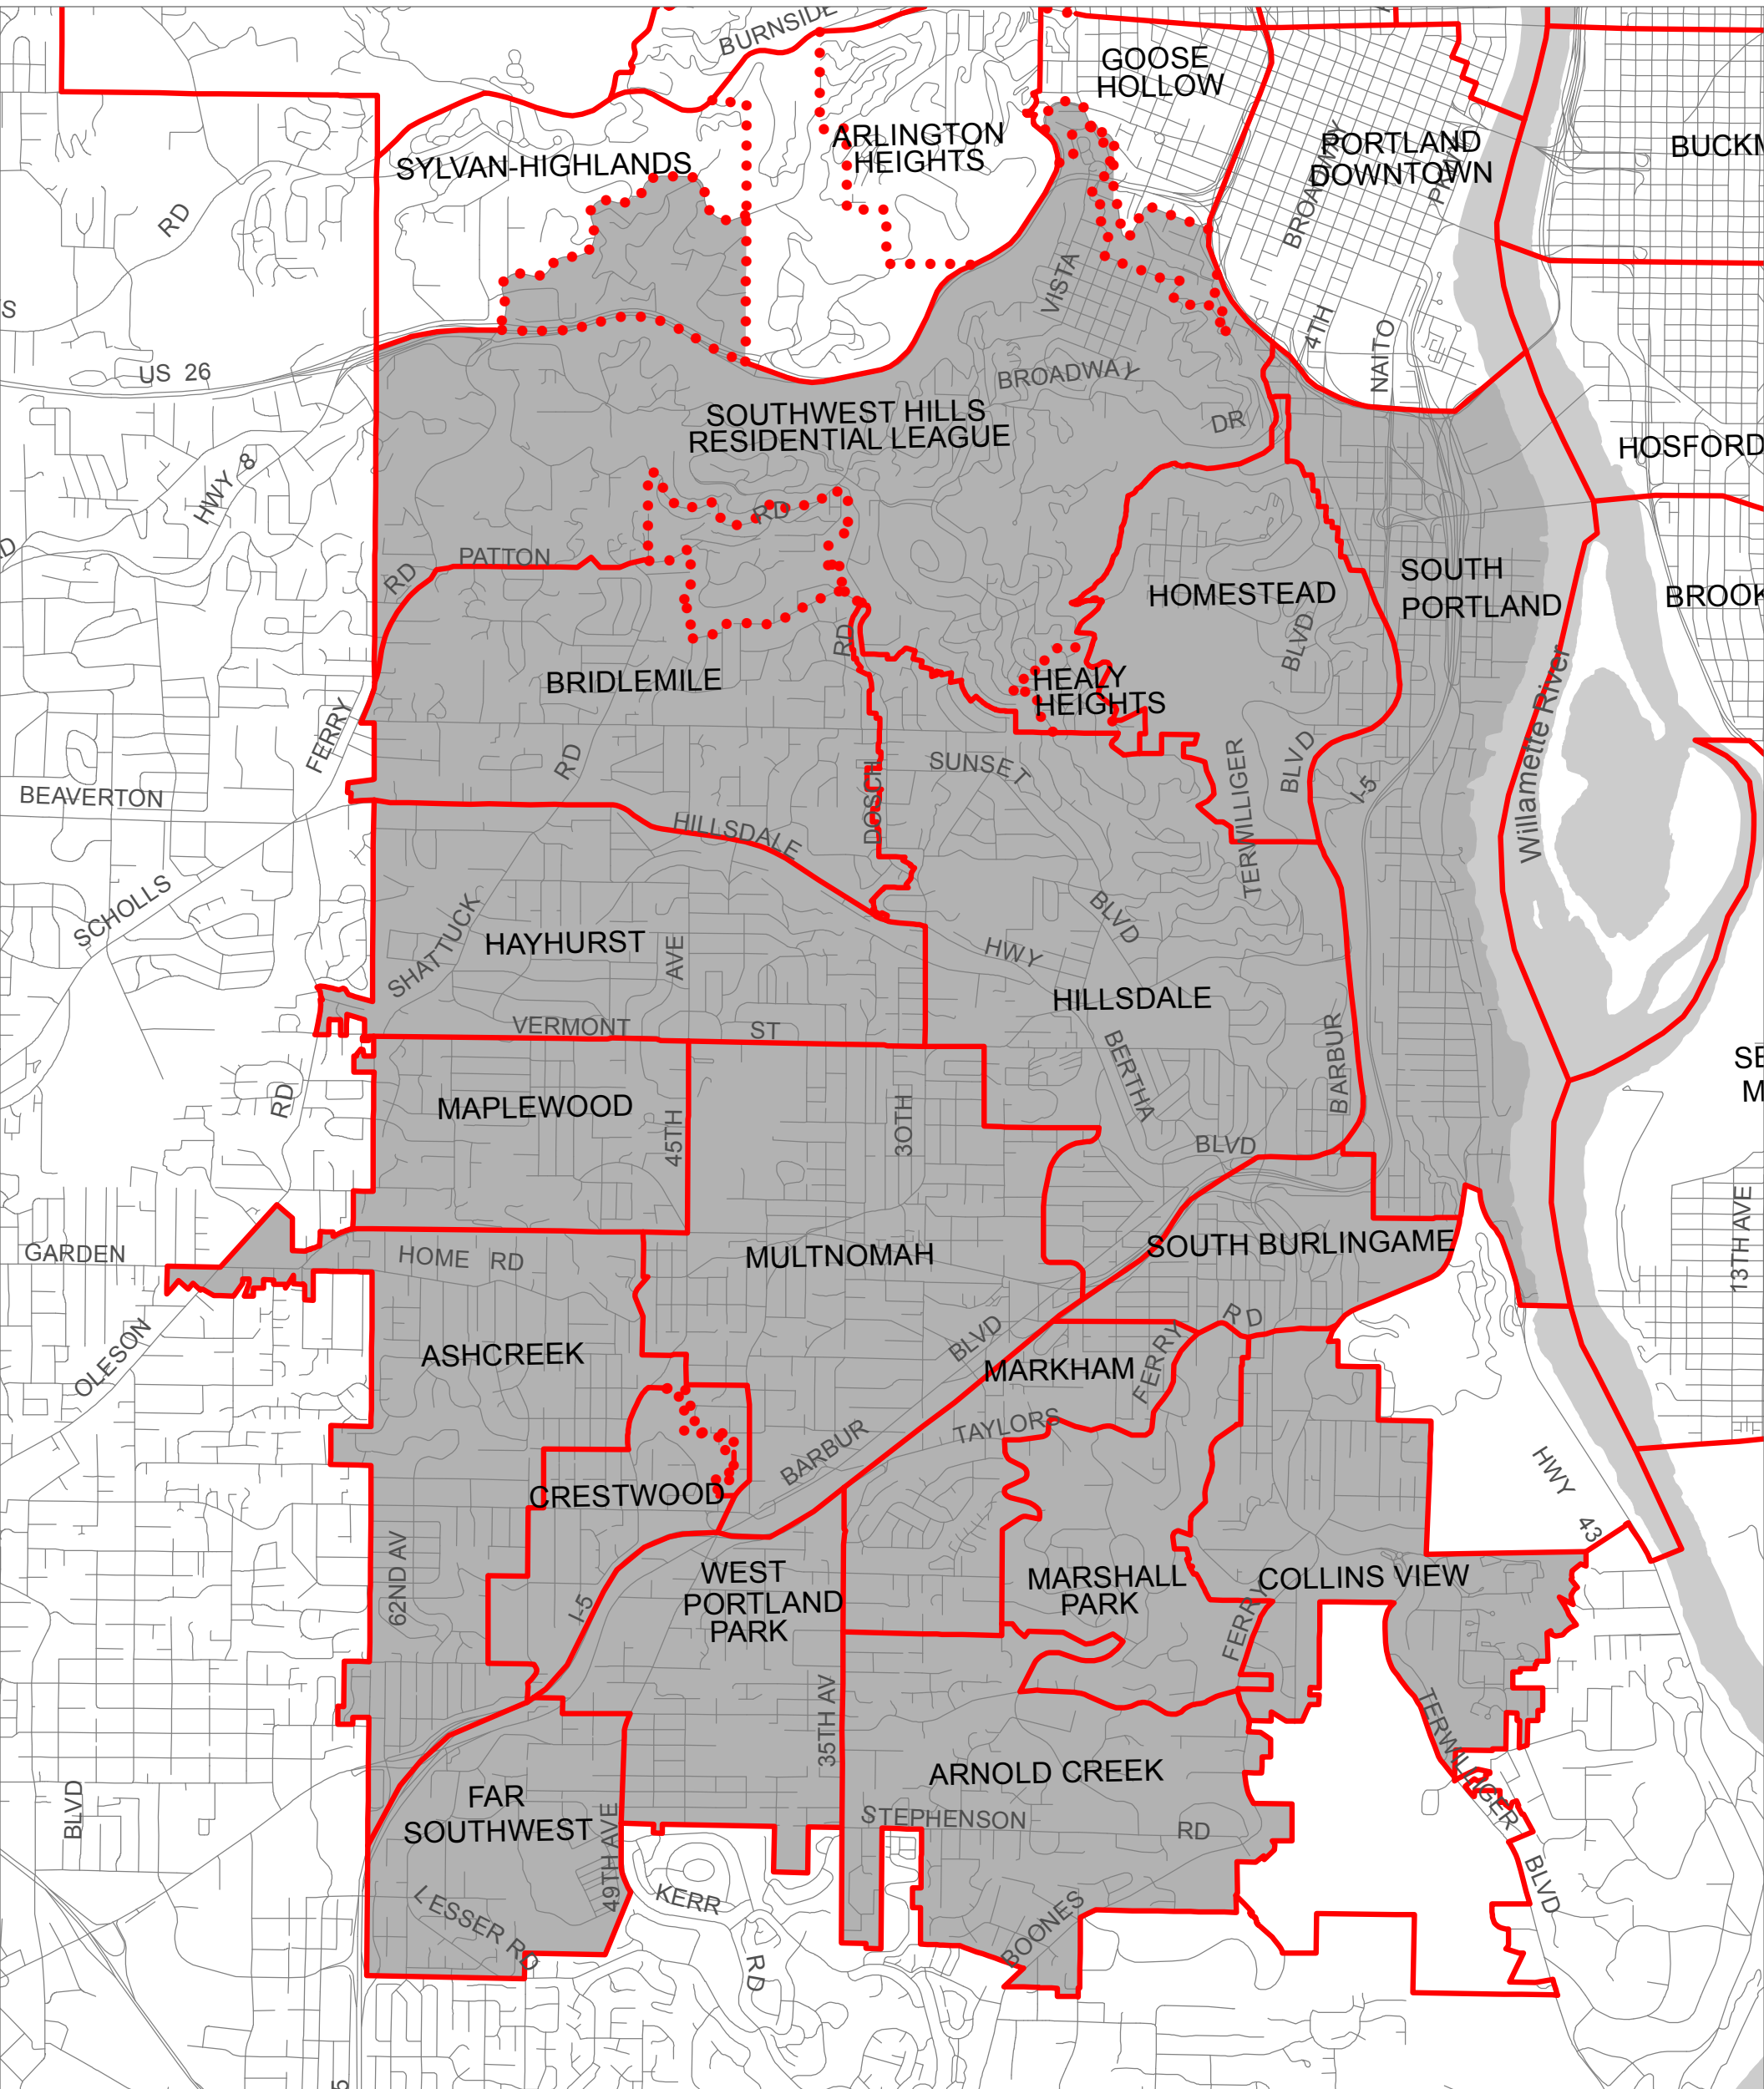

SOUTHWEST NEIGHBORHOODS, INC.

— Neighborhood Boundary

••••• Overlapping Boundary

November 18, 2015

City of Portland
Office of Neighborhood Involvement and
Bureau of Planning
and Sustainability