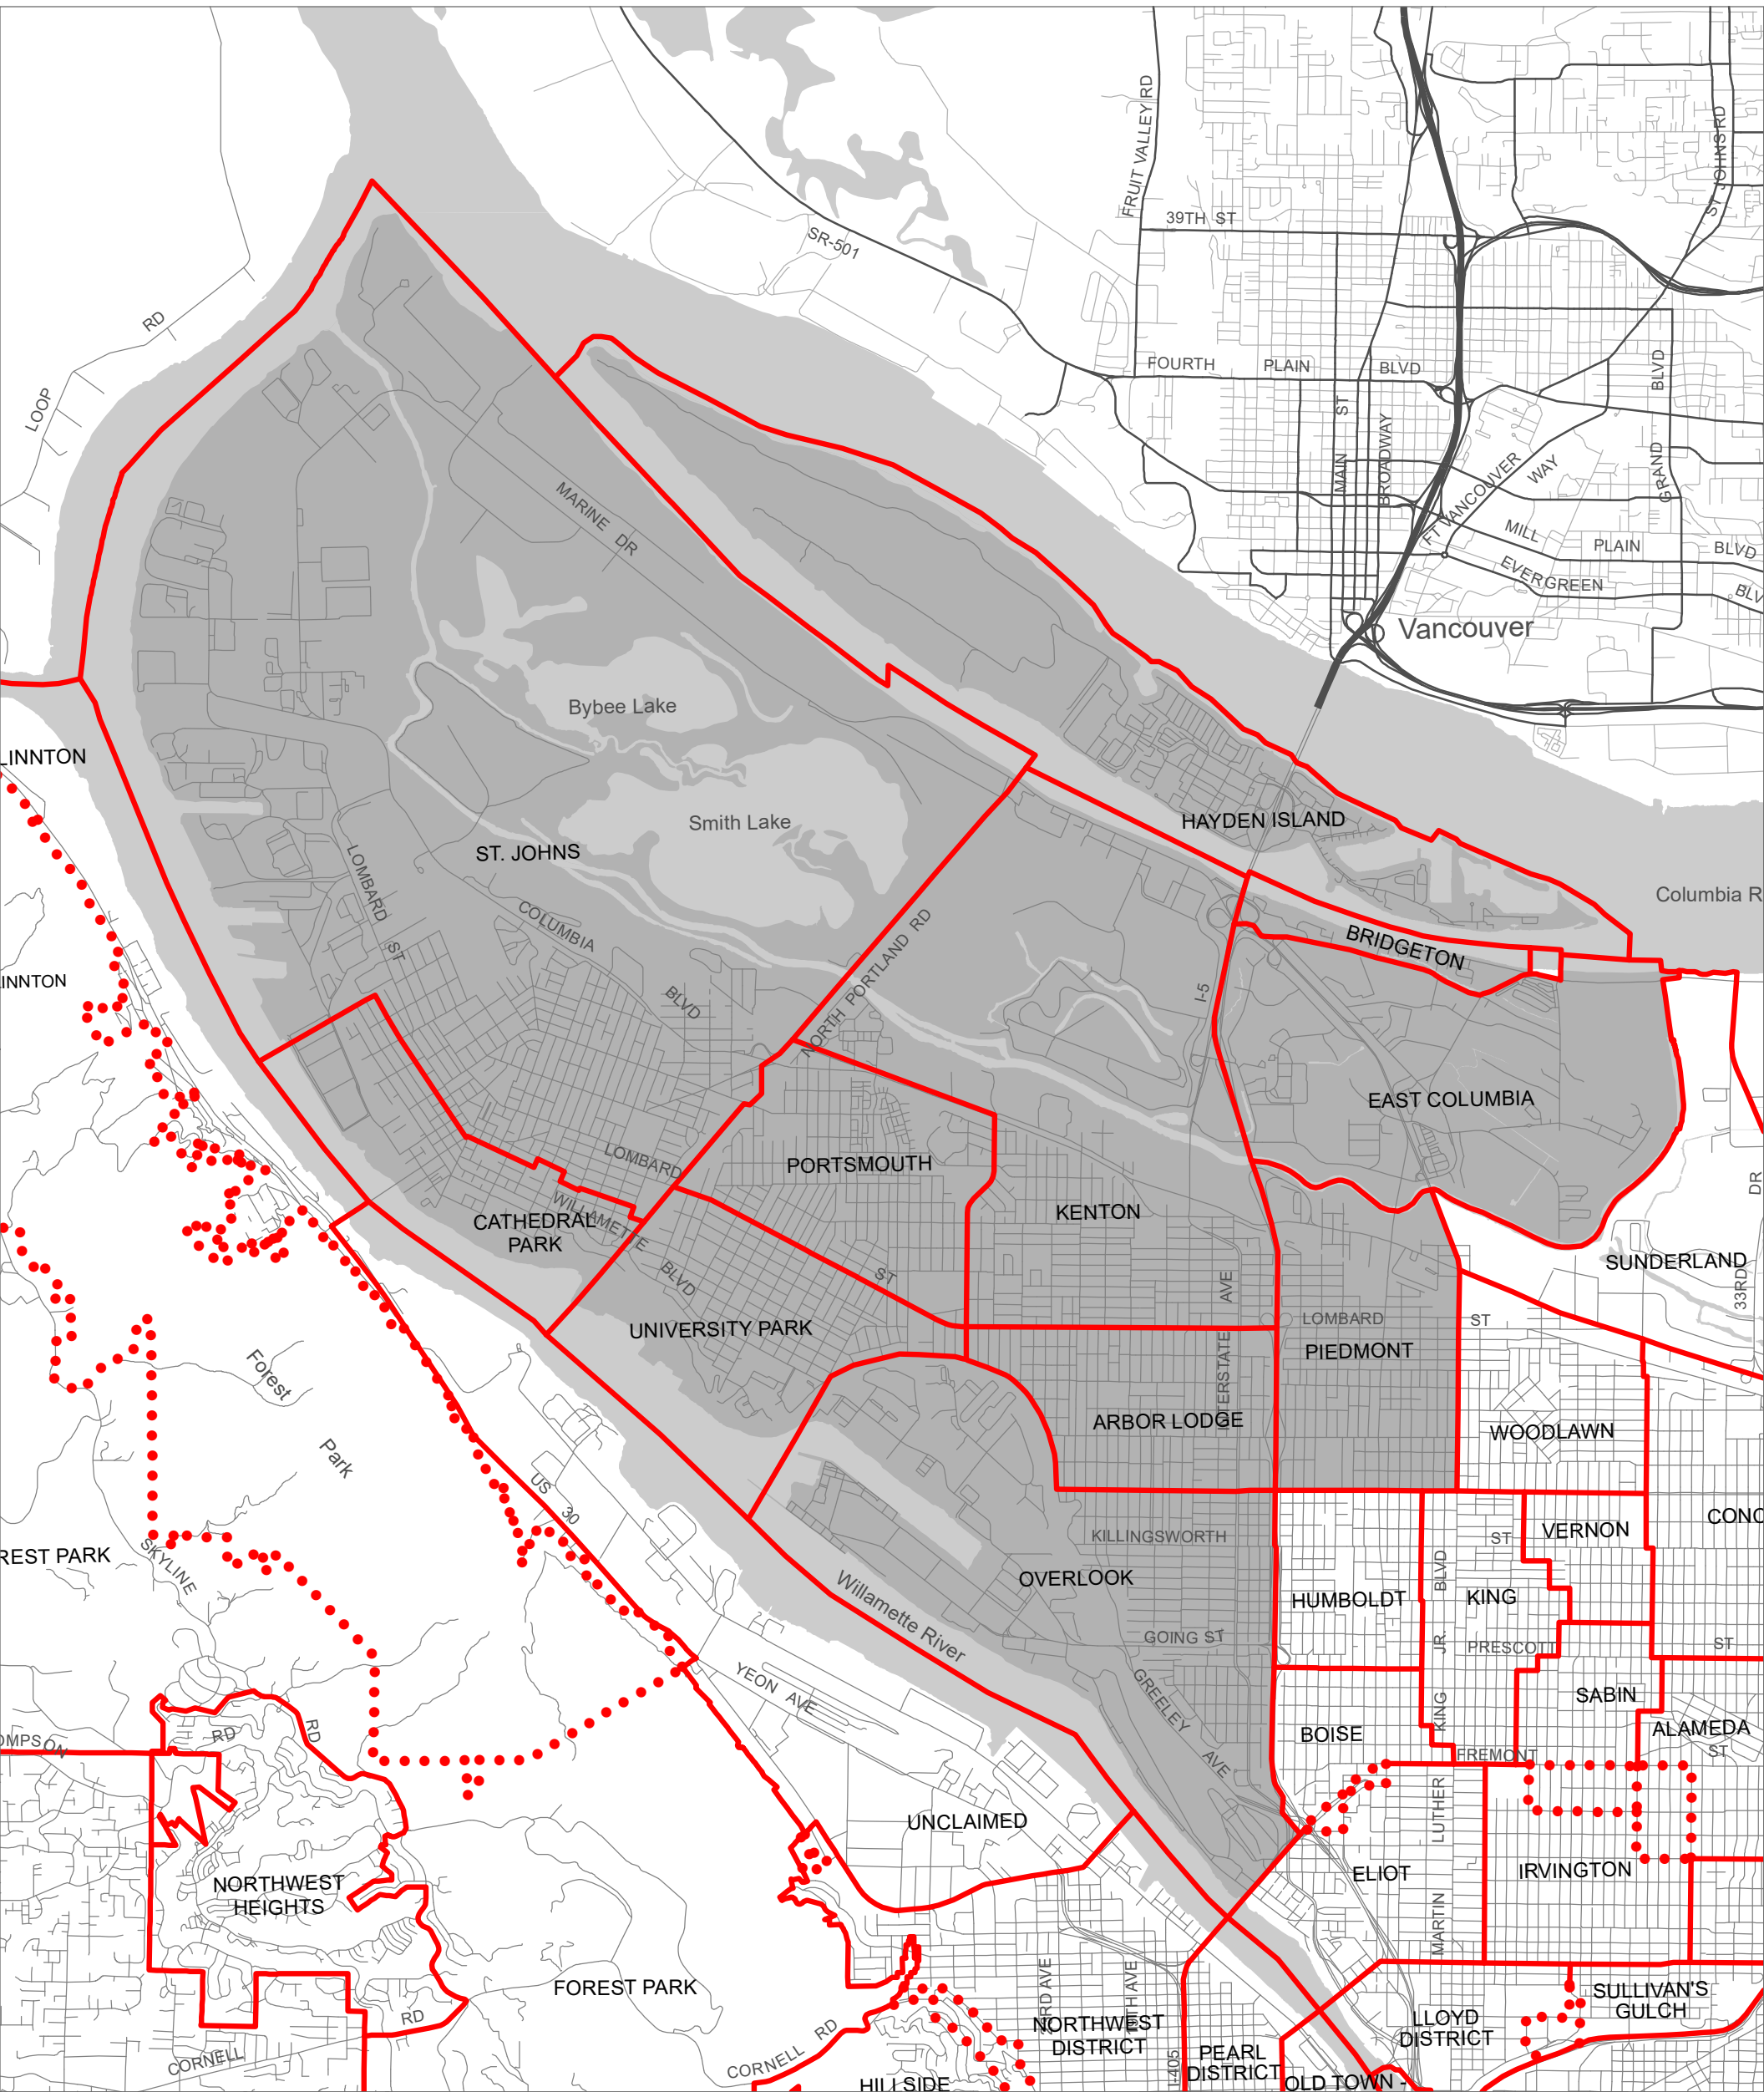

NORTH PORTLAND NEIGHBORHOOD SERVICES

- Neighborhood Boundary
- Overlapping Boundary

August 18, 2017

City of Portland
Office of Neighborhood Involvement and
Bureau of Planning
and Sustainability